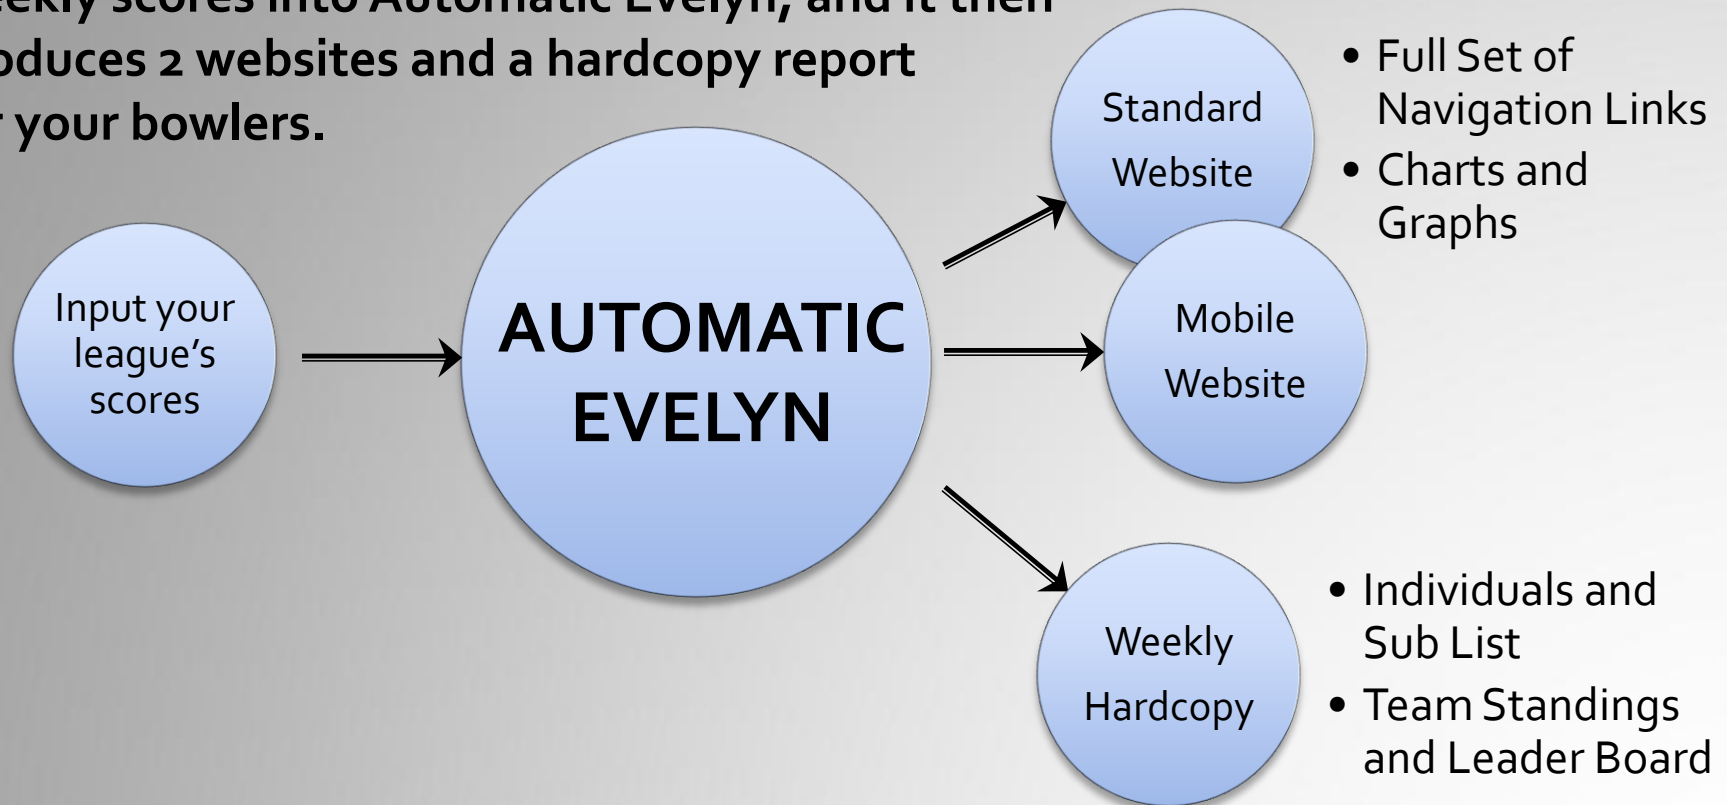

AUTOMATIC EVELYN 2013

Online
Bowling
League
Secretary

Overview

Automatic Evelyn 2013 is a revolutionary bowling league secretarial system. Powerful and flexible, Automatic Evelyn moves your league into the 21st century, providing a true web presence for your members, giving your league its own standard and mobile websites, as well as a tasteful, printable weekly hardcopy for your members.

➤ **Next Slide: Mobile Websites**

Features: Mobile Websites

To accommodate the growing number of smart phone users, your bowlers can now take your league with them, with an additional website auto-generated to conform to the smaller screen sizes of smart phones. The mobile website parallels the standard website, with easy navigation links.

➤ ***Next Slide: Weekly Hardcopy***

Features: Weekly Hardcopy

Automatic Evelyn hasn't forgotten about maintaining the standards of league secretary work. A hardcopy report is also generated, with any print style you select. The weekly report can be printed by your league members from their own homes (or work) – on their own printers!

➤ *Next Slide: Program Flow*

Program Flow

To put it simply from a graphical viewpoint, you enter your league's weekly scores into Automatic Evelyn, and it then produces 2 websites and a hardcopy report for your bowlers.